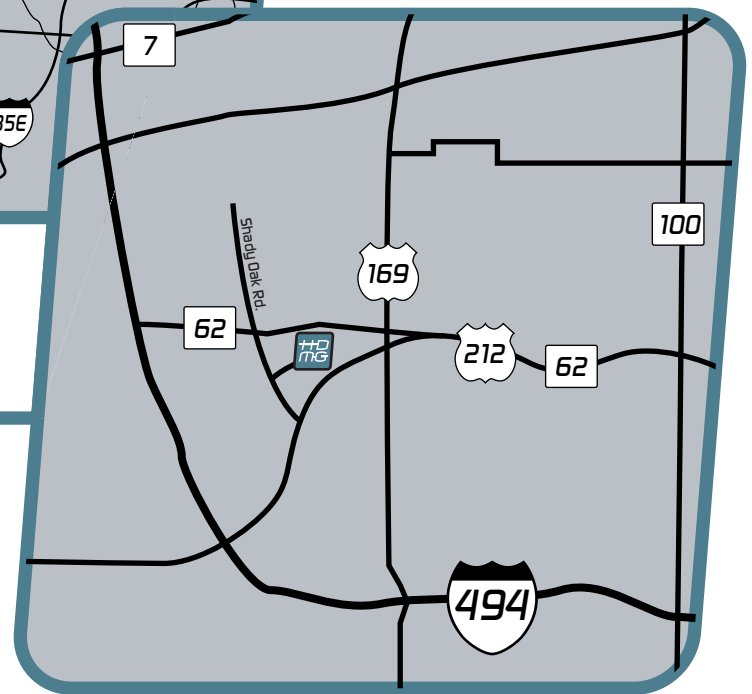

## Directions to HDMG

### From Minneapolis/St. Paul Going West on Highway 62 [Crosstown]

1. Pass Hwy 100 and Hwy 169 Exits
2. Veer left to Hwy 212 West
3. Exit Shady Oak Road
4. Turn right on Shady Oak Road (West)
5. Go through 1 stoplight and take first right
6. Enter Parking area and take an immediate right to HDMG

### From North Minneapolis Metro Going South on 494

1. Exit Highway 62 (Crosstown) East
2. Approx. 1 mile and Exit to Shady Oak Road
3. Turn right on Shady Oak Road (South)
4. Go through stoplight and take first legal left  
visual clue: there will be a sign on your  
right for "Bryant Lake Regional Park"
5. Enter Parking area and take an immediate right to HDMG

### From MSP Airport/South Metro Going West on 494

1. Pass Hwy 100 and Hwy 169 Exits
2. Exit Hwy 212 East
3. Approx. 1.5 miles and Exit to Shady Oak Road
4. Turn left on Shady Oak Road (West)
5. Go through 2 stoplights and take first right
6. Enter Parking area and take an immediate right to HDMG